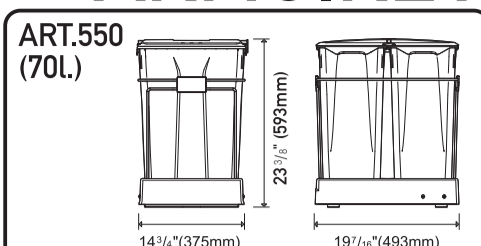

CABINET WITH FRAME ARMOIRE AVEC CADRE

made in Italy
fabriqué en Italie

enrico tommasini design