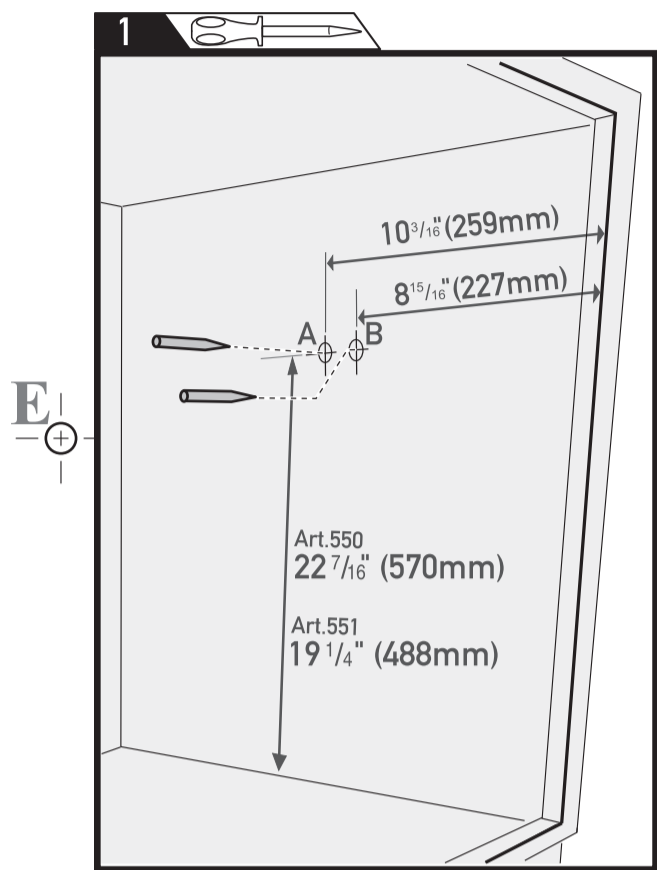

# FRAMELESS CABINET ARMOIRE SANS CADRE

made in Italy  
fabriqué en Italie

enrico tommasini design

C ⊕

⊕ D

E ⊕

G ⊕