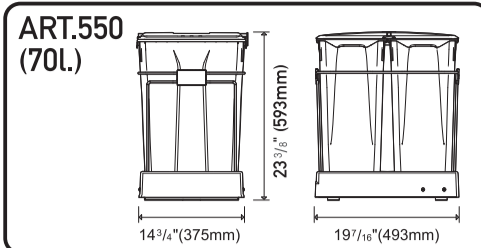

# FRAMELESS CABINET ARMOIRE SANS CADRE

made in Italy  
fabriqué en Italie

enrico tommasini design

C ⊕

⊕ D

E ⊕

G ⊕