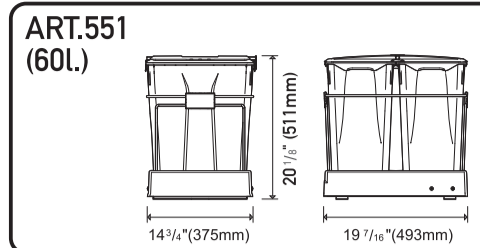

# FRAMELESS CABINET ARMOIRE SANS CADRE

made in Italy  
fabriqué en Italie

enrico tommasini design

C ⊕

⊕ D

E ⊕

G ⊕