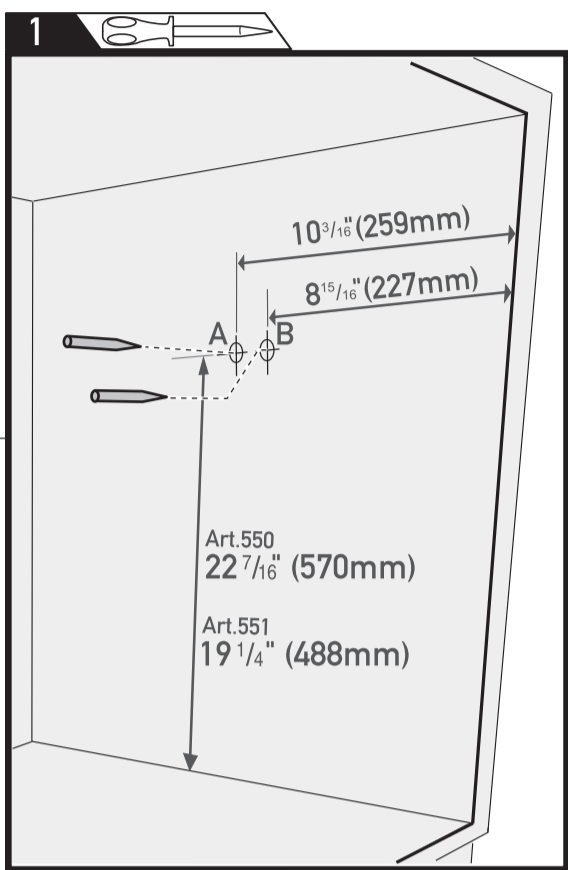

# FRAMELESS CABINET ARMOIRE SANS CADRE

made in Italy  
fabriqué en Italie

enrico tommasini design

C ⊕

⊕ D

E ⊕

G ⊕