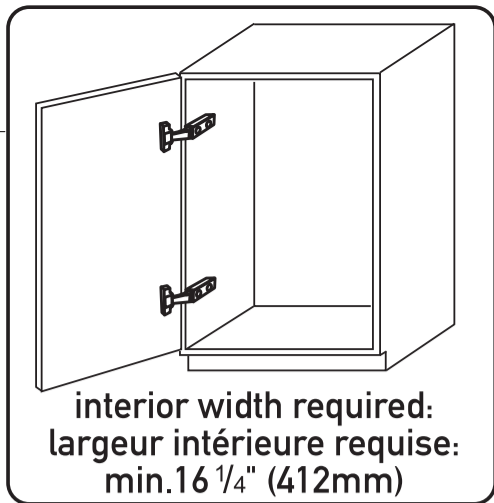

# FRAMELESS CABINET ARMOIRE SANS CADRE

made in Italy  
fabriqué en Italie

enrico tommasini design

C ⊕

⊕ D

E ⊕

G ⊕