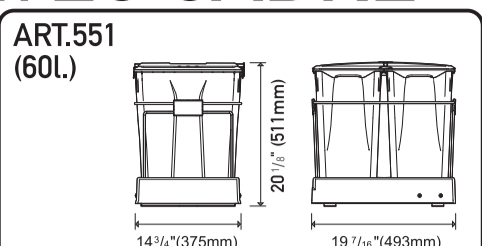

CABINET WITH FRAME ARMOIRE AVEC CADRE

made in Italy
fabriqué en Italie

enrico tommasini design